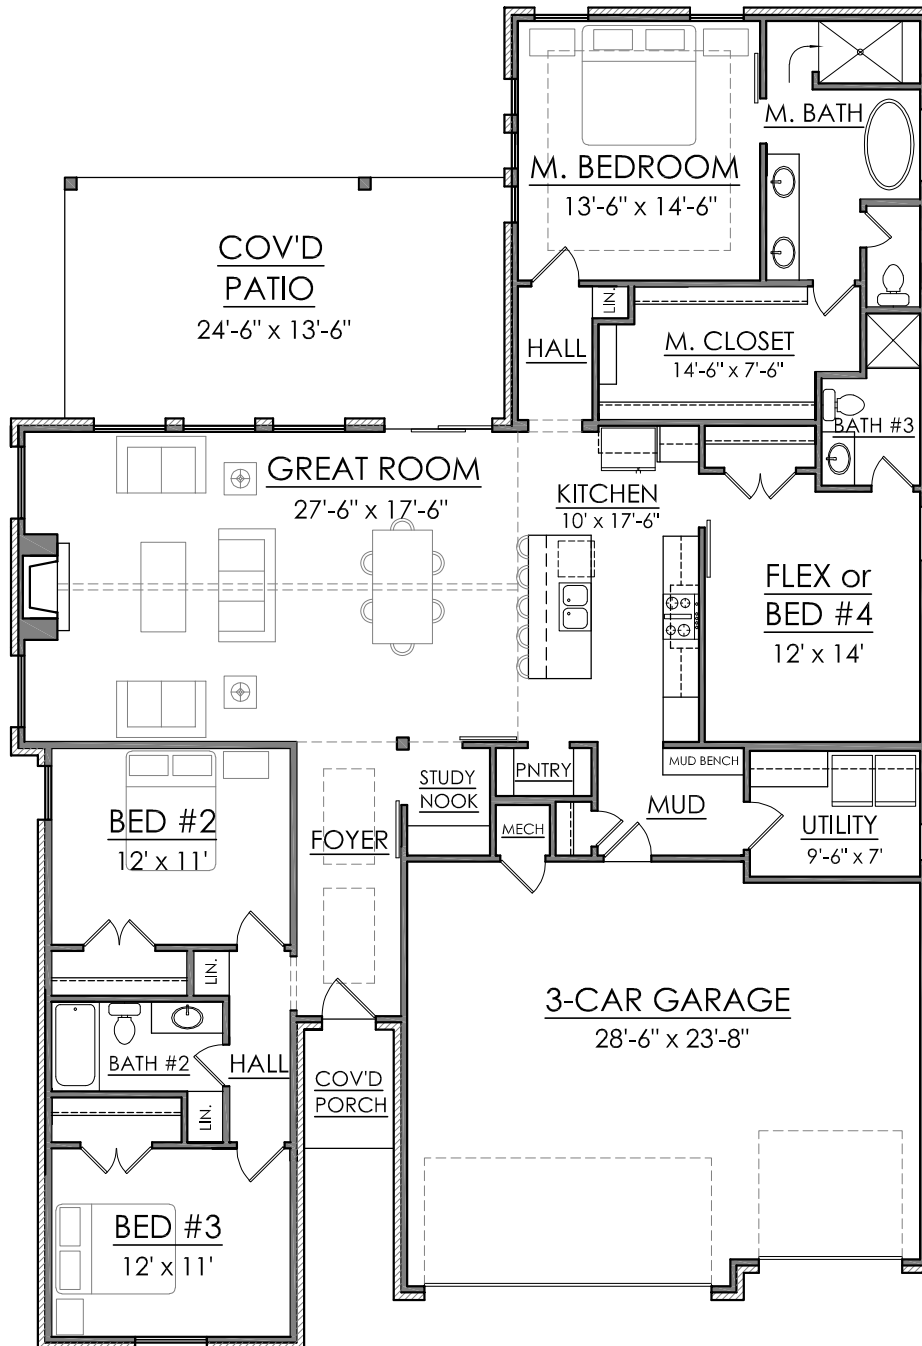

THE PEORIA PLAN

- * 3 to 4 BEDROOM OPTION
- * 3 FULL BATH
- * STUDY NOOK
- * FLEX ROOM OR SPARE BEDROOM
- * 3-CAR GARAGE
- * CATHEDRAL CEILINGS

2,269 SQUARE FEET