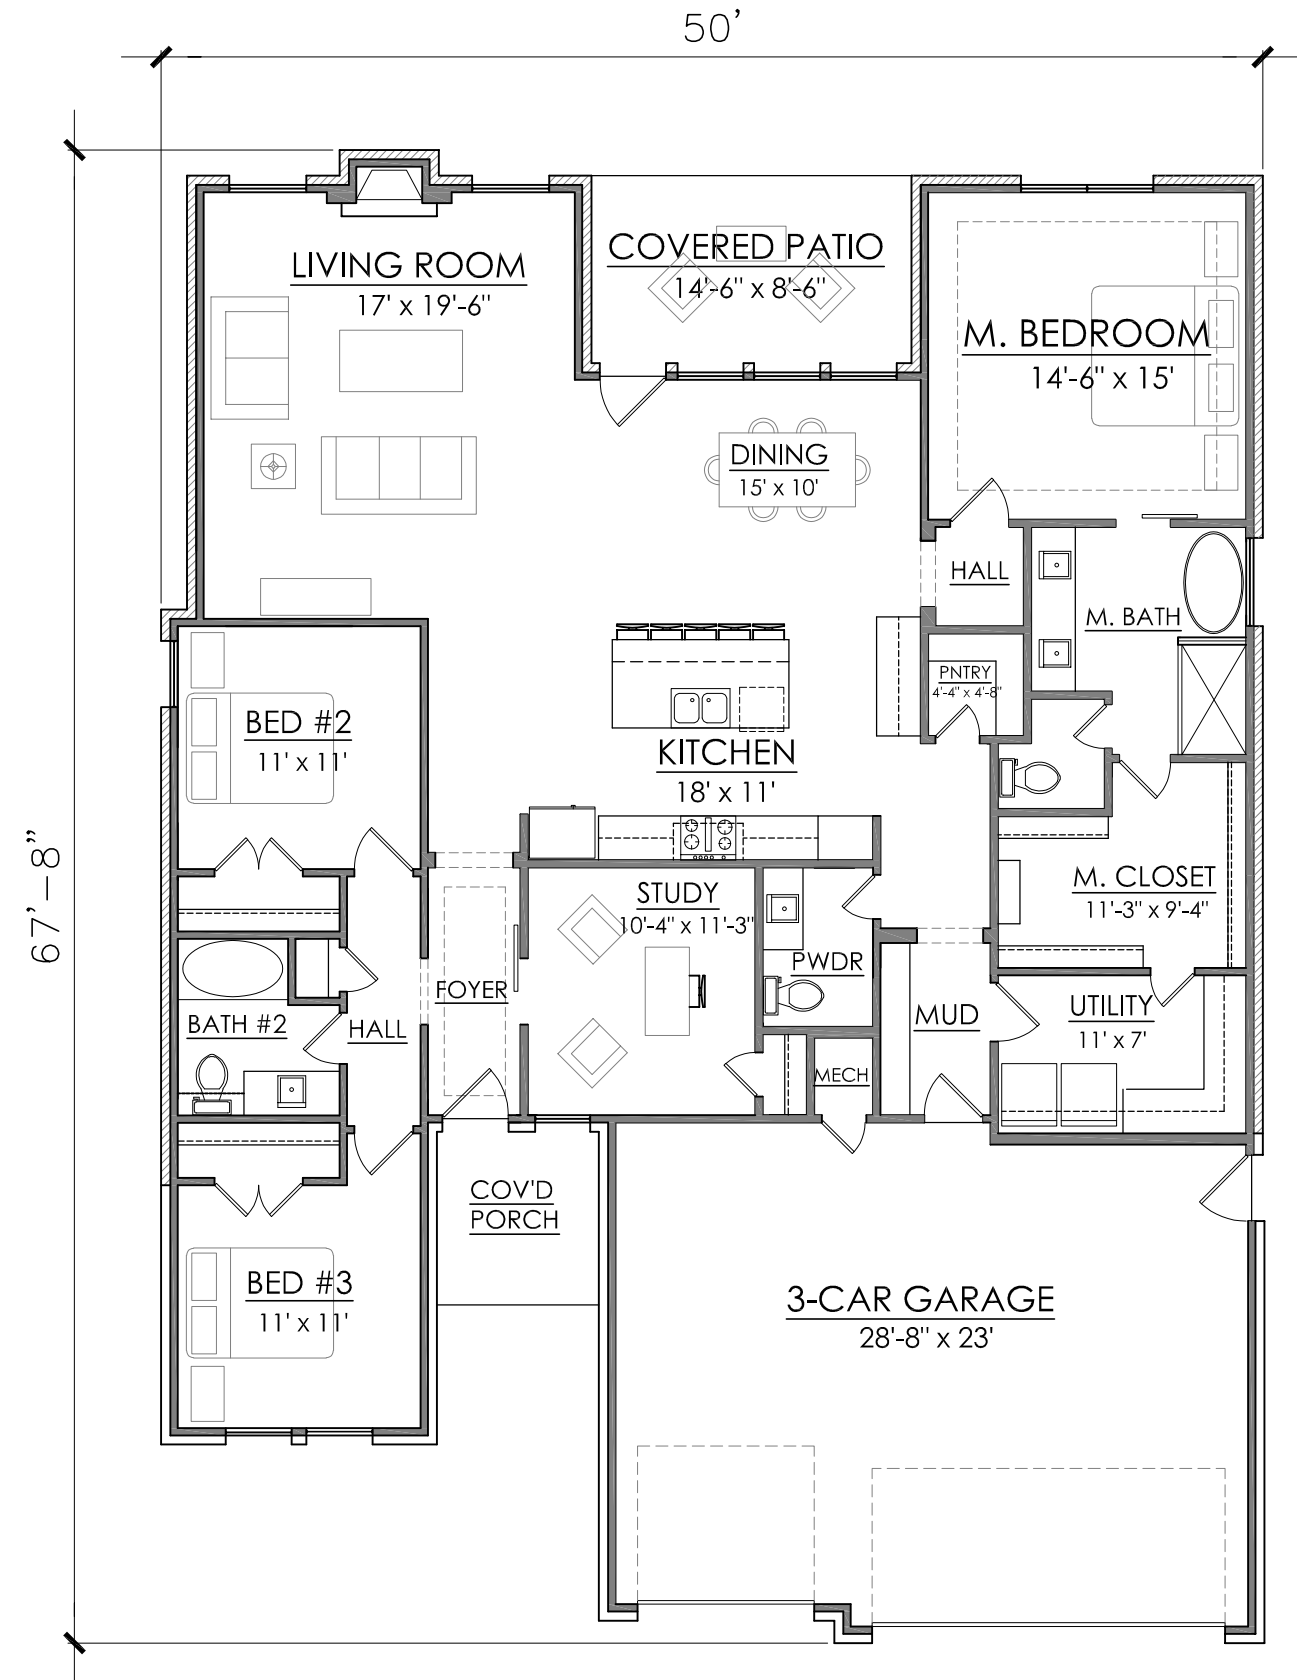

THE ROME

2,183 SQUARE FEET

PLAN INFO:

| | |
|----------------------|-------------|
| TOTAL LIVING FRAME: | 2,099 SQ FT |
| TOTAL LIVING VENEER: | 2,183 SQ FT |

- * 3 to 4 BEDROOM OPTION
- * 2-1/2 BATH
- * STUDY OR BEDROOM
- * MASTER CLOSET TO UTILITY ROOM
- * 3-CAR GARAGE

FLOOR PLAN